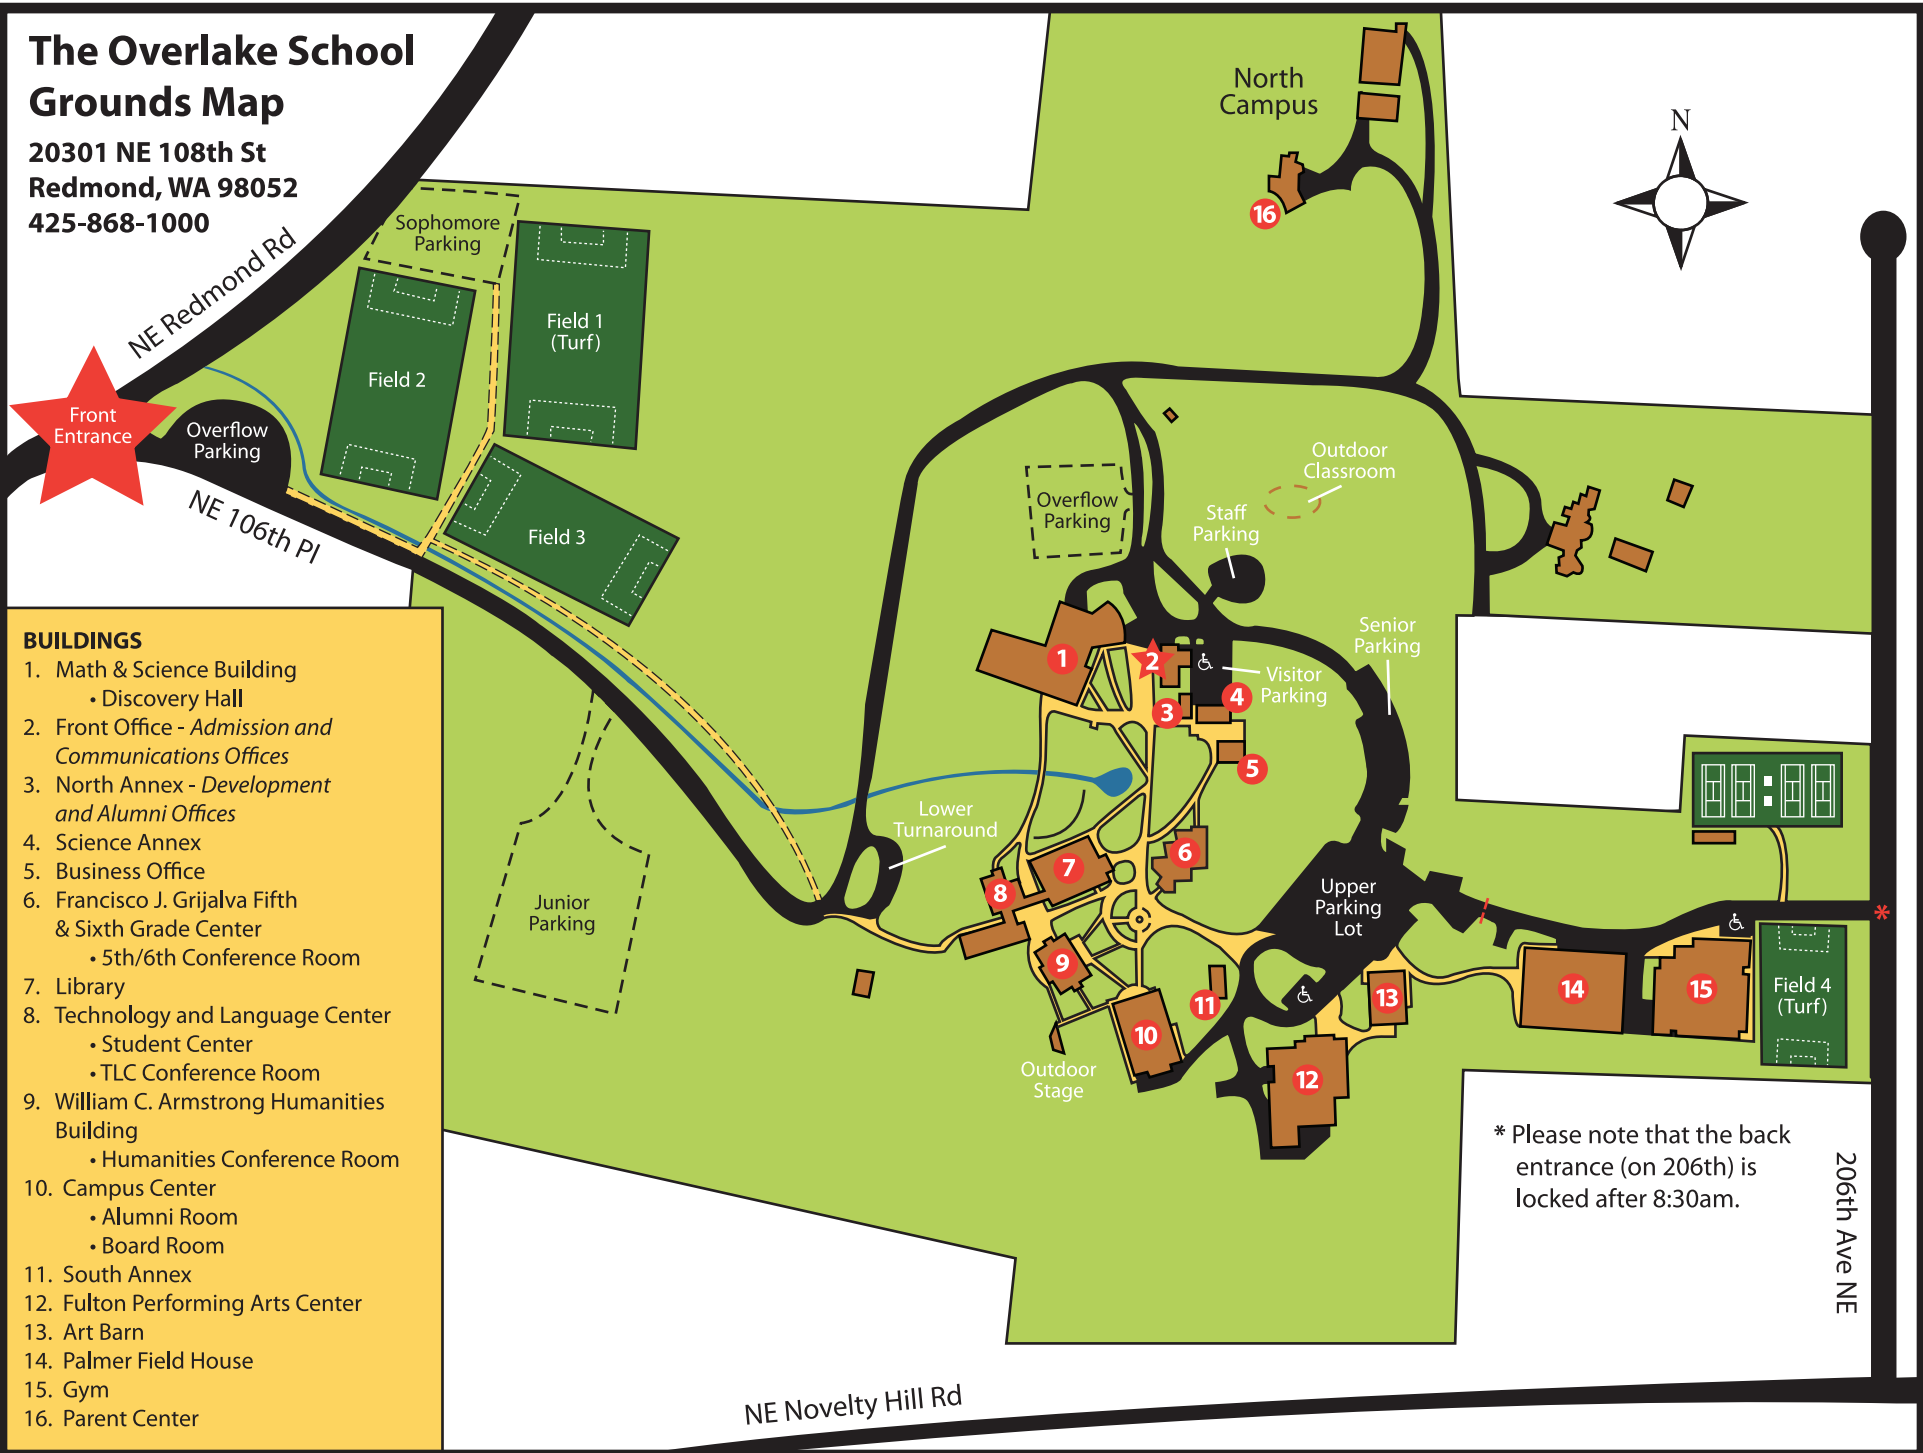

The Overlake School Grounds Map

20301 NE 108th St
Redmond, WA 98052
425-868-1000

BUILDINGS

1. Math & Science Building
 - Discovery Hall
2. Front Office - Admission and Communications Offices
3. North Annex - Development and Alumni Offices
4. Science Annex
5. Business Office
6. Francisco J. Grijalva Fifth & Sixth Grade Center
 - 5th/6th Conference Room
7. Library
8. Technology and Language Center
 - Student Center
 - TLC Conference Room
9. William C. Armstrong Humanities Building
 - Humanities Conference Room
10. Campus Center
 - Alumni Room
 - Board Room
11. South Annex
12. Fulton Performing Arts Center
13. Art Barn
14. Palmer Field House
15. Gym
16. Parent Center

* Please note that the back entrance (on 206th) is locked after 8:30am.

206th Ave NE

The Overlake School Campus Map

20301 NE 108th St
Redmond, WA 98052
425-868-1000

North Campus ↑

BUILDINGS

1. Math & Science Building
 - Discovery Hall
2. Front Office - *Admission and Communications Offices*
3. North Annex - *Development and Alumni Offices*
4. Science Annex
5. Business Office
6. Francisco J. Grijalva Fifth & Sixth Grade Center
 - 5th/6th Conference Room
7. Library
8. Technology and Language Center
 - Student Center
 - TLC Conference Room
9. William C. Armstrong Humanities Building
 - Humanities Conference Room
10. Campus Center
 - Alumni Room
 - Board Room
11. South Annex
12. Fulton Performing Arts Center
13. Art Barn
14. Palmer Field House
15. Gym
16. Parent Center (North Campus)

FRONT ENTRANCE

BACK ENTRANCE

206th Ave NE

* Please note that the back entrance (on 206th) is locked after 8:30am.