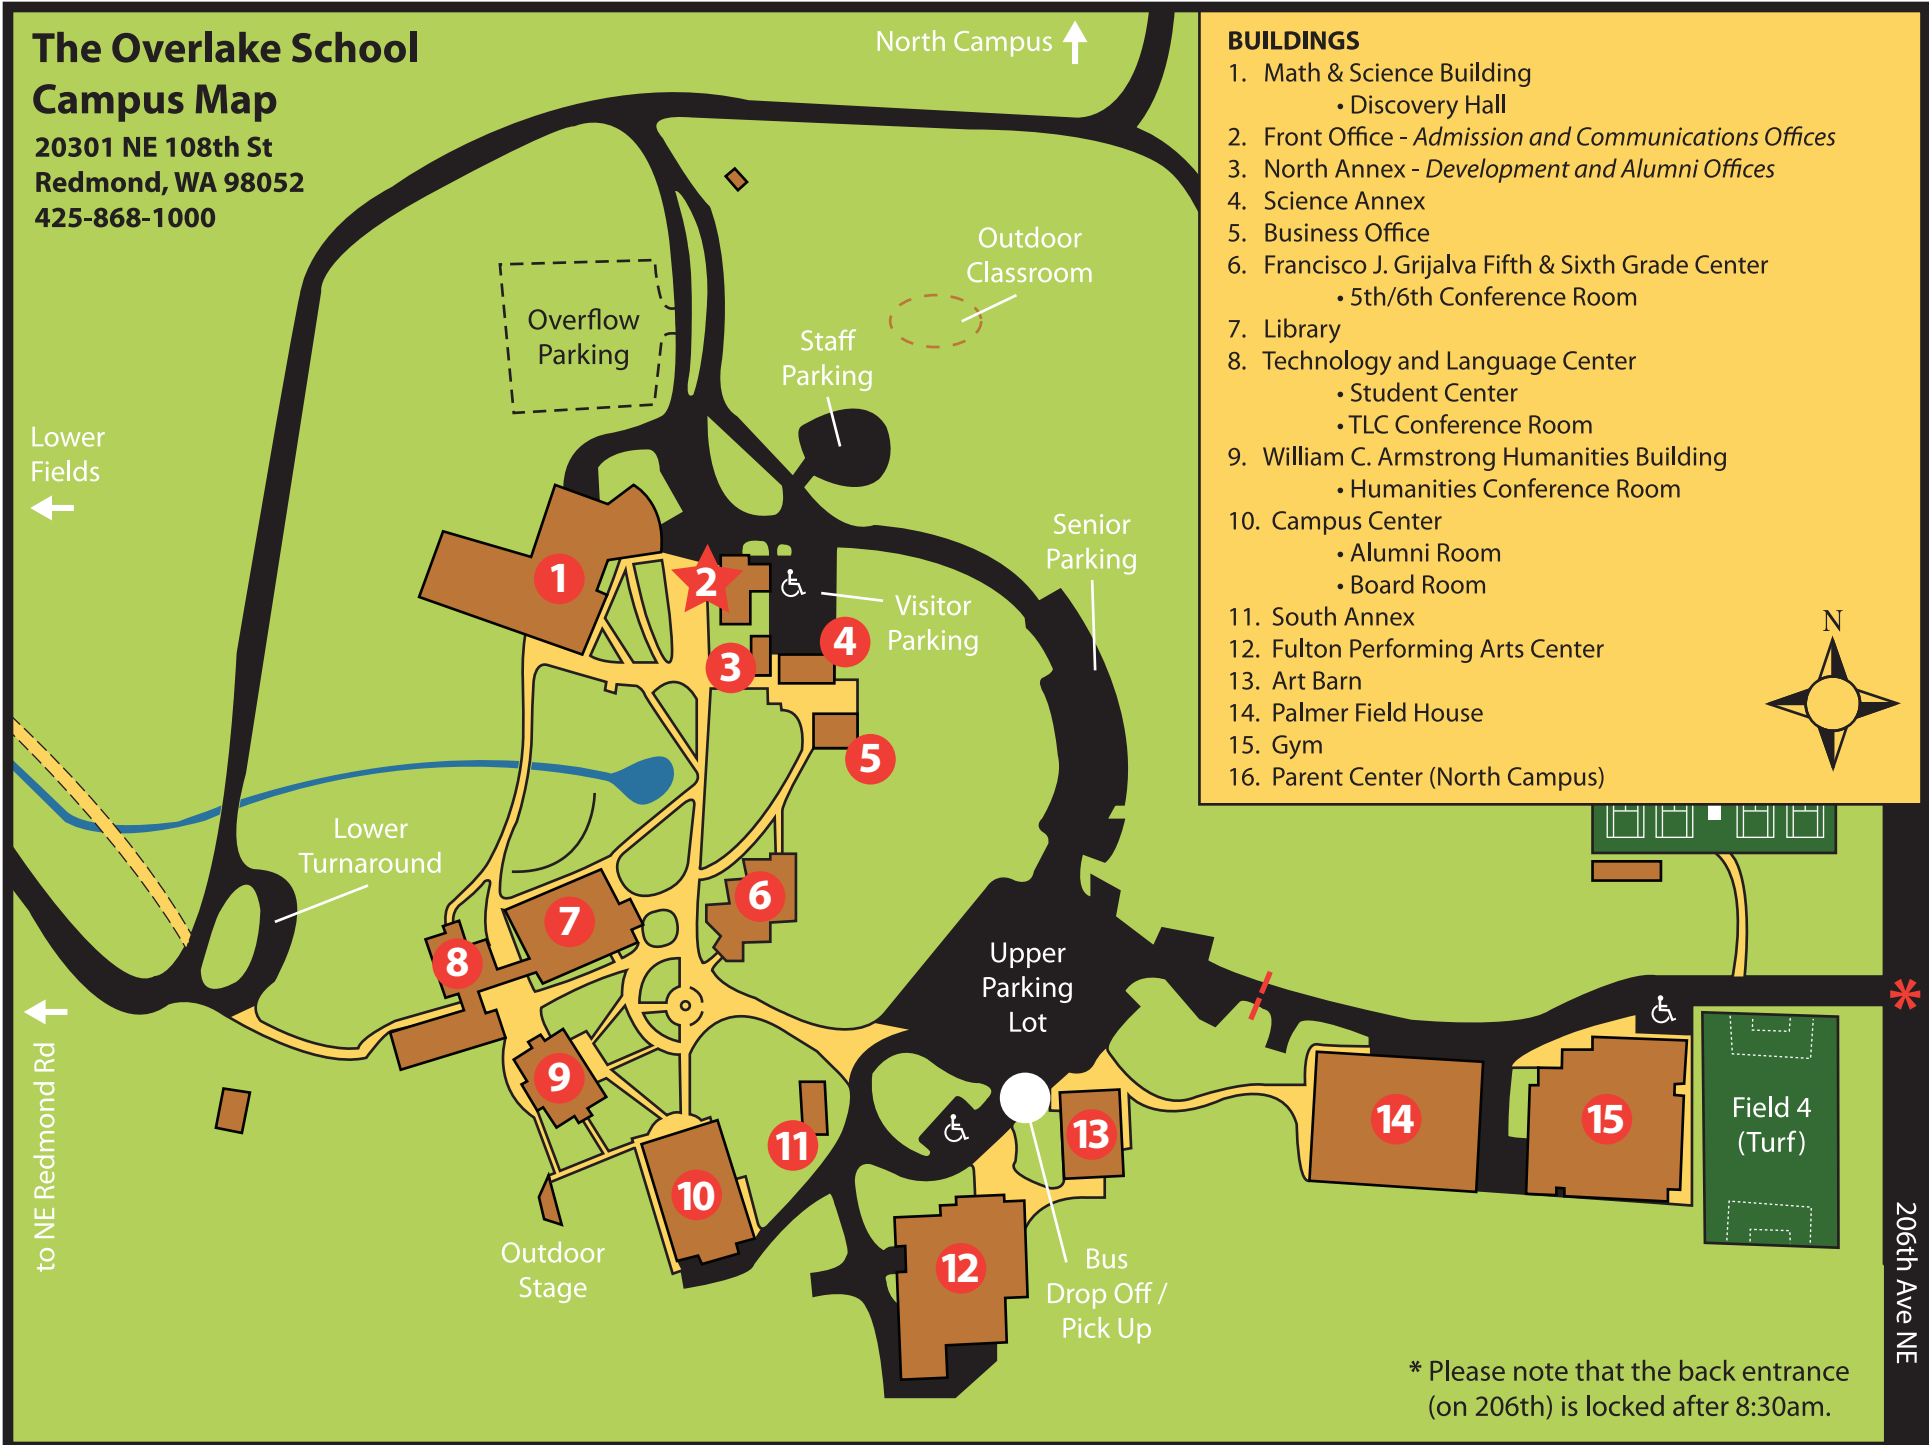

The Overlake School Grounds Map

20301 NE 108th St
Redmond, WA 98052
425-868-1000

BUILDINGS

1. Math & Science Building
 - Discovery Hall
2. Front Office - Admission and Communications Offices
3. North Annex - Development and Alumni Offices
4. Science Annex
5. Business Office
6. Francisco J. Grijalva Fifth & Sixth Grade Center
 - 5th/6th Conference Room
7. Library
8. Technology and Language Center
 - Student Center
 - TLC Conference Room
9. William C. Armstrong Humanities Building
 - Humanities Conference Room
10. Campus Center
 - Alumni Room
 - Board Room
11. South Annex
12. Fulton Performing Arts Center
13. Art Barn
14. Palmer Field House
15. Gym
16. Parent Center

* Please note that the back entrance (on 206th) is locked after 8:30am.

206th Ave NE

The Overlake School Campus Map

20301 NE 108th St
Redmond, WA 98052
425-868-1000

North Campus ↑

BUILDINGS

1. Math & Science Building
 - Discovery Hall
2. Front Office - *Admission and Communications Offices*
3. North Annex - *Development and Alumni Offices*
4. Science Annex
5. Business Office
6. Francisco J. Grijalva Fifth & Sixth Grade Center
 - 5th/6th Conference Room
7. Library
8. Technology and Language Center
 - Student Center
 - TLC Conference Room
9. William C. Armstrong Humanities Building
 - Humanities Conference Room
10. Campus Center
 - Alumni Room
 - Board Room
11. South Annex
12. Fulton Performing Arts Center
13. Art Barn
14. Palmer Field House
15. Gym
16. Parent Center (North Campus)

FRONT ENTRANCE

BACK ENTRANCE

206th Ave NE

* Please note that the back entrance (on 206th) is locked after 8:30am.