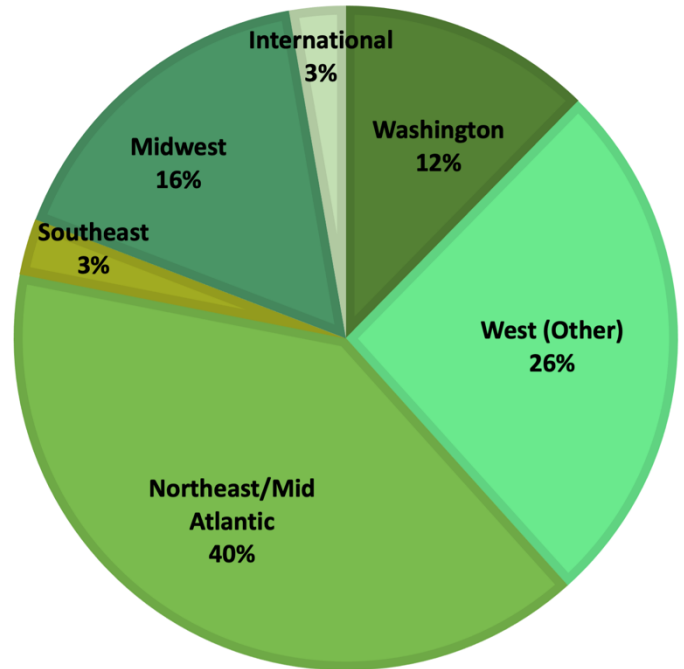

Class of 2023 Enrollment Characteristics

- 73** Seniors
- 42** Unique Schools
- 26** At a Public School
- 47** At a Private School
- 9** In Washington
- 64** Outside of Washington
- 2** International

GEOGRAPHIC DIVERSITY

PUBLIC VS PRIVATE

IN STATE VS OUT OF STATE